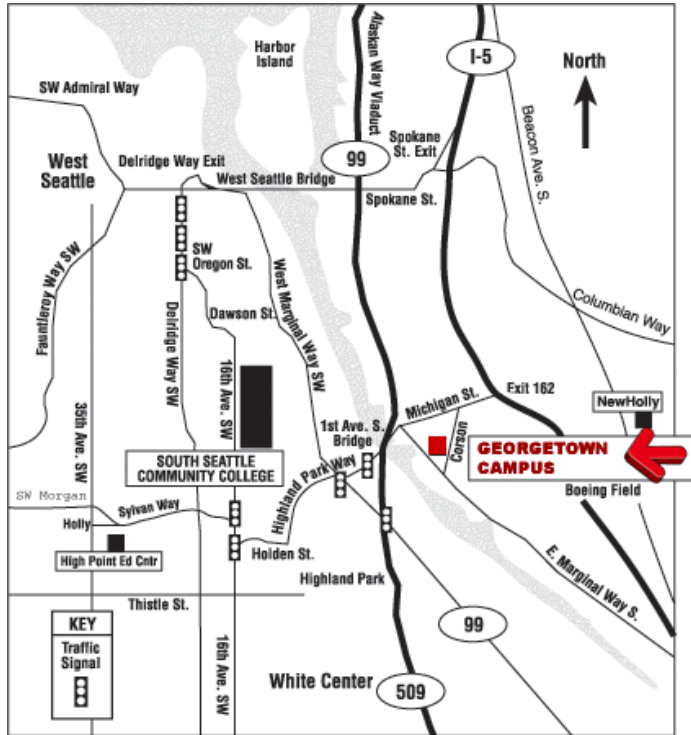

Building E Drywall
DC5 Allied Trades Floorcovering
Glaziers
Painters
Stripers
Apprentice Offices
DC5 Offices
Classrooms/Labs

SSCC Georgetown Campus Puget Sound Industrial Excellence Center Apprenticeship & Education Center

Map and Directions

**6737 Corson Avenue South
Seattle, WA 98108 (206) 764-5350**

Bus Route: 130, 132, 174 are three of many bus routes that stop at or near the Georgetown Campus. You can call METRO (206-553-3000) or check the METRO timetable for bus route schedules.